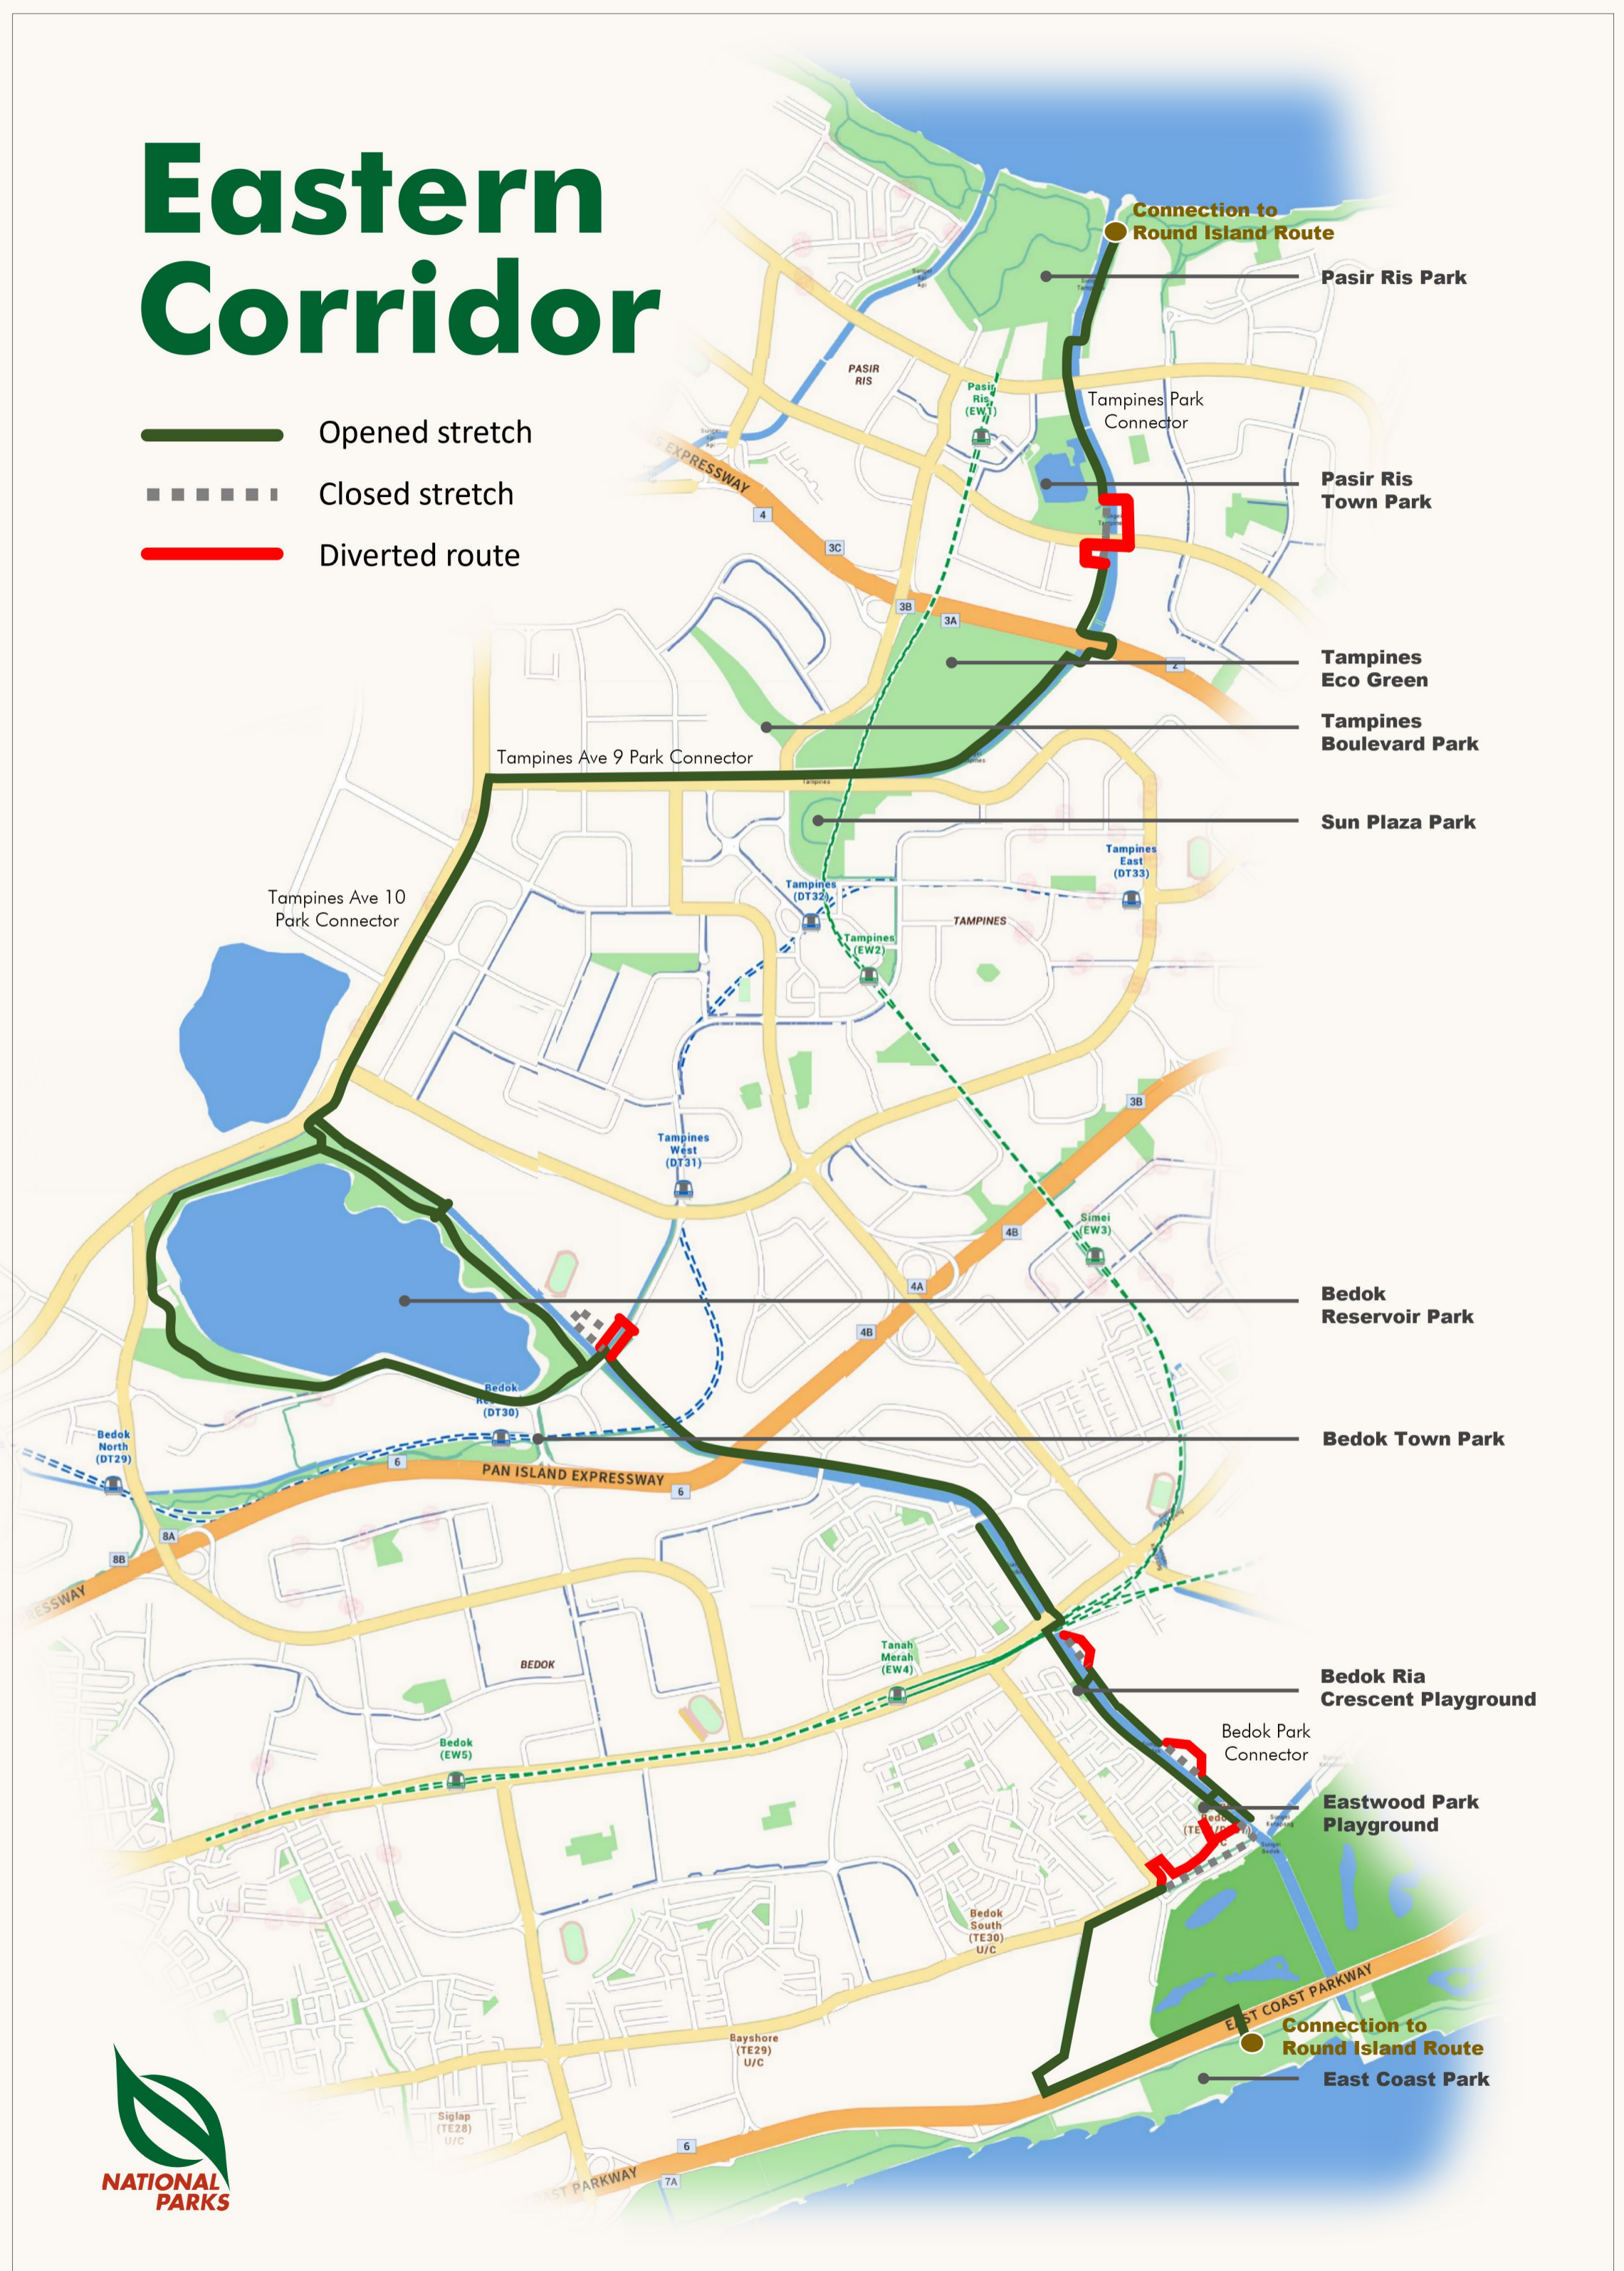

Eastern Corridor

-  Opened stretch
-  Closed stretch
-  Diverted route

Connection to Round Island Route

Pasir Ris Park

Tampines Park Connector

Pasir Ris Town Park

Tampines Eco Green

Tampines Boulevard Park

Sun Plaza Park

Tampines Ave 10 Park Connector

Tampines Ave 9 Park Connector

Bedok Reservoir Park

Bedok Town Park

Bedok Ria Crescent Playground

Bedok Park Connector

Eastwood Park Playground

Connection to Round Island Route

East Coast Park